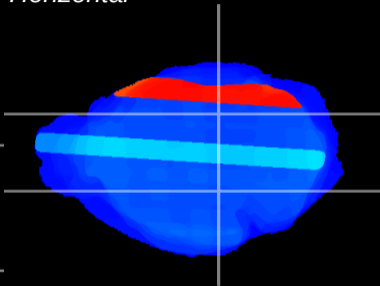

Coronal

Sagittal-R

Sagittal-L

ViBrism: CX33800
Horizontal

MG