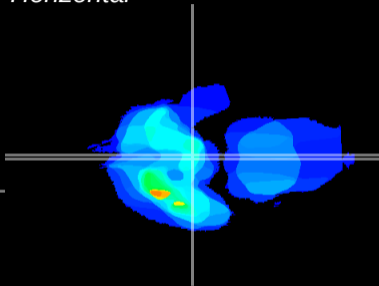

*Coronal*

*Sagittal-R*

*Sagittal-L*

ViBrism: CX33814  
*Horizontal*

ME