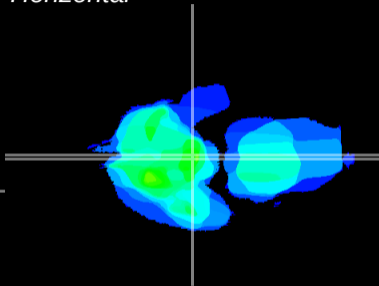

Coronal

Sagittal-R

Sagittal-L

ViBrism: CX33828
Horizontal

ME