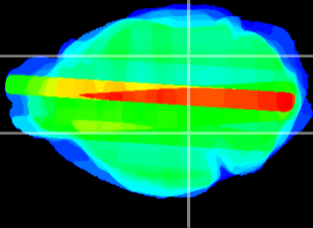

Coronal

Sagittal-R

Sagittal-L

ViBrism: CX33839
Horizontal

MG