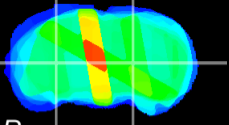

Coronal

Sagittal-R

Sagittal-L

ViBrism: CX33839
Horizontal

MG