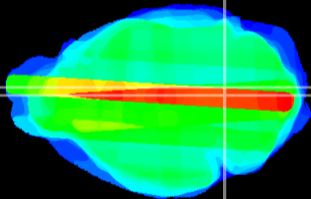

*Coronal*

*Sagittal-R*

*Sagittal-L*

ViBrism: CX33839  
*Horizontal*

Tg