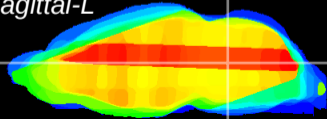

*Coronal*

*Sagittal-R*

*Sagittal-L*

ViBrism: CX33839  
*Horizontal*

Tg