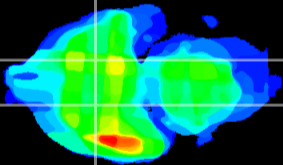

Coronal

Sagittal-R

Sagittal-L

ViBrism: CX33891
Horizontal

S0