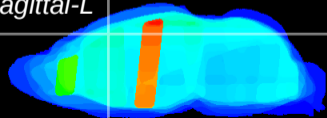

Coronal

Sagittal-R

Sagittal-L

ViBris: CX33899
Horizontal

Cx motor