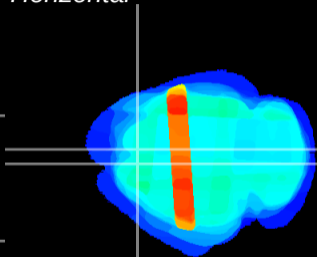

Coronal

Sagittal-R

Sagittal-L

ViBris: CX33899
Horizontal

Cx motor