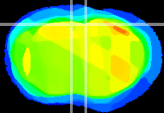

Coronal

Sagittal-R

Sagittal-L

ViBris: CX33900
Horizontal

Cx motor