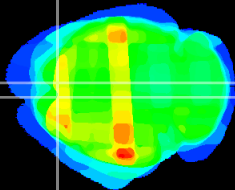

Coronal

Sagittal-R

Sagittal-L

ViBris: CX33900
Horizontal

Cx motor