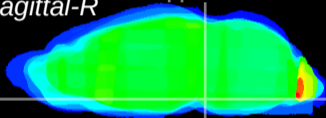

Coronal

Sagittal-R

Sagittal-L

ViBrism: CX33910
Horizontal

Pn