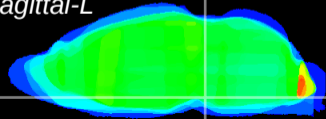

Coronal

Sagittal-R

Sagittal-L

ViBrism: CX33910
Horizontal

Pn