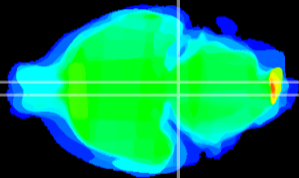

Coronal

Sagittal-R

Sagittal-L

ViBrism: CX33910
Horizontal

Pn