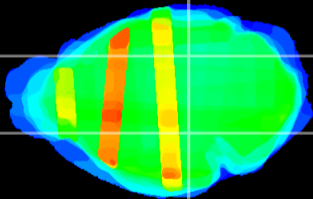

Coronal

Sagittal-R

Sagittal-L

ViBrism: CX33946
Horizontal

MG