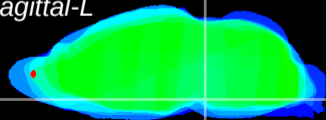

Coronal

Sagittal-R

Sagittal-L

ViBrism: CX33965
Horizontal

Pn