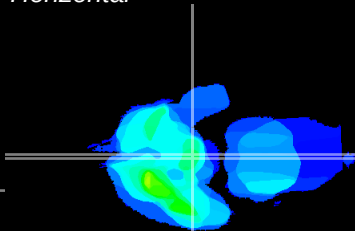

Coronal

Sagittal-R

Sagittal-L

ViBrism: CX33970
Horizontal

ME