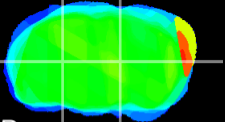

Coronal

Sagittal-R

Sagittal-L

ViBrism: CX33986
Horizontal

VPM/VPL