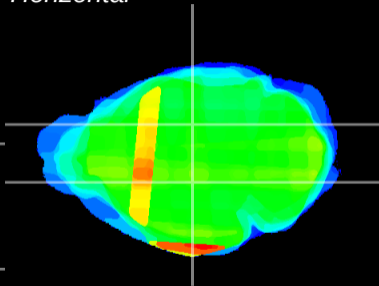

Coronal

Sagittal-R

Sagittal-L

ViBrism: CX33986
Horizontal

VPM/VPL