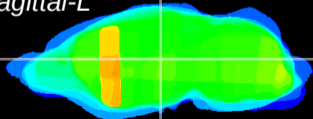

Coronal

Sagittal-R

Sagittal-L

ViBrism: CX33986
Horizontal

VPM/VPL