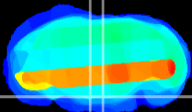

Coronal

Sagittal-R

Sagittal-L

ViBrism: CX33988
Horizontal

Pn