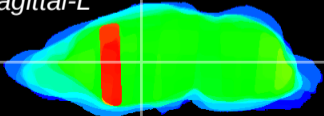

Coronal

Sagittal-R

Sagittal-L

ViBrism: CX33998
Horizontal

VA/VL