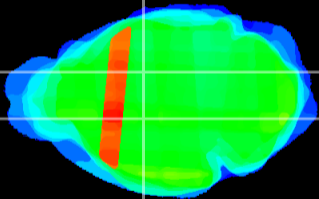

Coronal

Sagittal-R

Sagittal-L

ViBrism: CX33998
Horizontal

VA/VL