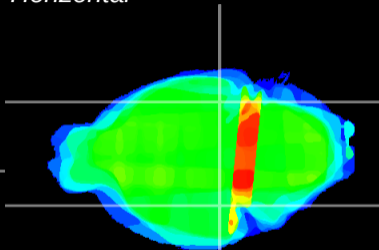

Coronal

Sagittal-R

Sagittal-L

ViBrism: CX34001  
Horizontal

ventral S