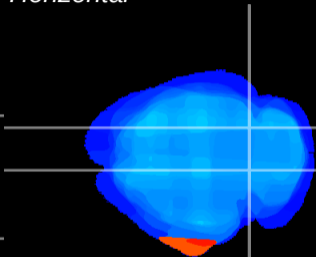

Coronal

Sagittal-R

Sagittal-L

ViBrism: CX34020
Horizontal

IC