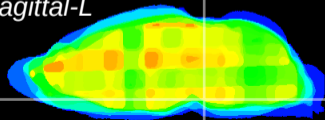

Coronal

Sagittal-R

Sagittal-L

ViBrism: CX34040
Horizontal

Pn