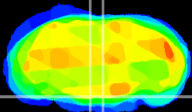

Coronal

Sagittal-R

Sagittal-L

ViBrism: CX34040
Horizontal

Pn