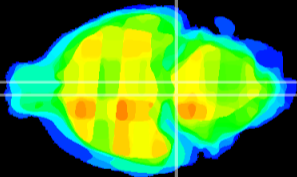

Coronal

Sagittal-R

Sagittal-L

ViBrism: CX34040
Horizontal

Pn