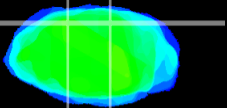

Coronal

Sagittal-R

Sagittal-L

ViBriSM: CX34055  
Horizontal

IC