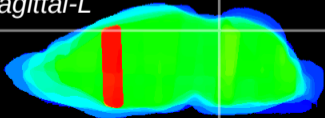

Coronal

Sagittal-R

Sagittal-L

ViBriSM: CX34055  
Horizontal

IC