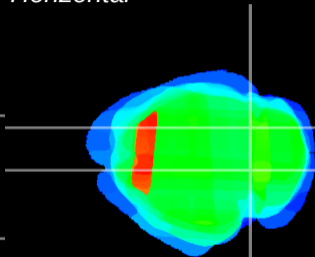

Coronal

Sagittal-R

Sagittal-L

ViBriSM: CX34055  
Horizontal

IC