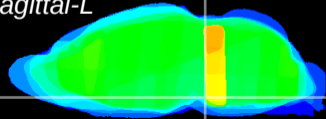

Coronal

Sagittal-R

Sagittal-L

ViBriSM: CX34086
Horizontal

Pn