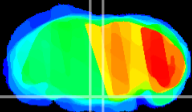

Coronal

Sagittal-R

Sagittal-L

ViBriSM: CX34086
Horizontal

Pn