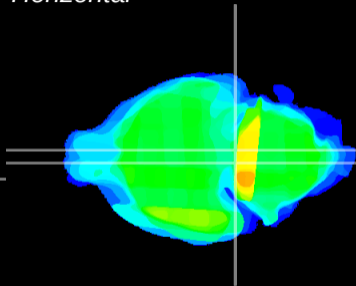

Coronal

Sagittal-R

Sagittal-L

ViBriSM: CX34086
Horizontal

Pn