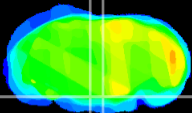

Coronal

Sagittal-R

Sagittal-L

ViBrism: CX34089
Horizontal

Pn