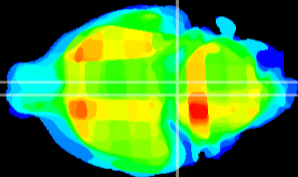

Coronal

Sagittal-R

Sagittal-L

ViBrism: CX34089
Horizontal

Pn