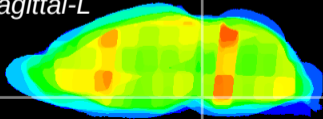

Coronal

Sagittal-R

Sagittal-L

ViBrism: CX34089
Horizontal

Pn