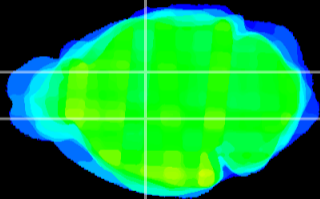

Coronal

Sagittal-R

Sagittal-L

ViBrism: CX34092
Horizontal

VA/VL