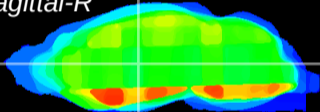

Coronal

Sagittal-R

Sagittal-L

ViBrism: CX34092
Horizontal

VA/VL