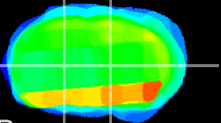

Coronal

Sagittal-R

Sagittal-L

ViBrism: CX34092
Horizontal

VA/VL