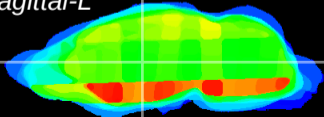

Coronal

Sagittal-R

Sagittal-L

ViBrism: CX34092
Horizontal

VA/VL