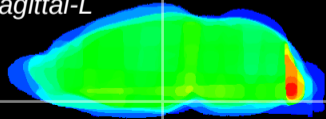

Coronal

Sagittal-R

Sagittal-L

ViBrism: CX34109
Horizontal

VMH