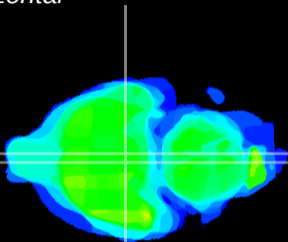

Coronal

Sagittal-R

Sagittal-L

ViBrism: CX34109
Horizontal

VMH