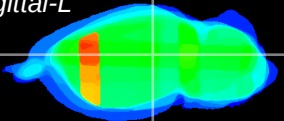

Coronal

Sagittal-R

Sagittal-L

ViBrism: CX34134
Horizontal

LG