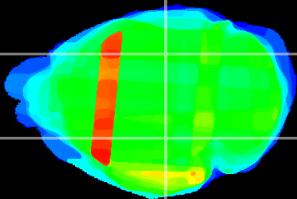

Coronal

Sagittal-R

Sagittal-L

ViBrism: CX34134
Horizontal

LG