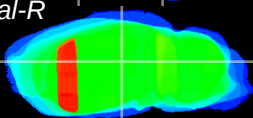

Coronal

Sagittal-R

Sagittal-L

ViBrism: CX34134
Horizontal

LG