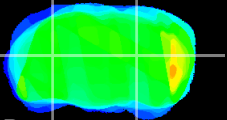

Coronal

Sagittal-R

Sagittal-L

ViBrism: CX34134
Horizontal

LG