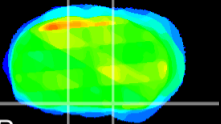

Coronal

Sagittal-R

Sagittal-L

ViBrism: CX34150
Horizontal

S0