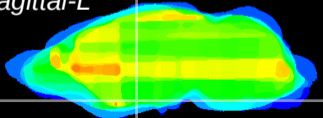

Coronal

Sagittal-R

Sagittal-L

ViBrism: CX34150
Horizontal

S0