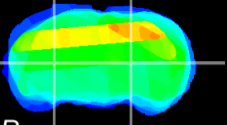

Coronal

Sagittal-R

Sagittal-L

ViBrism: CX34179
Horizontal

MG