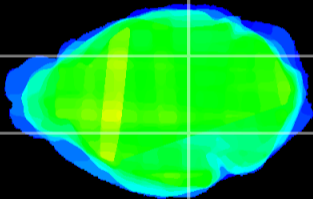

Coronal

Sagittal-R

Sagittal-L

ViBrism: CX34179
Horizontal

MG