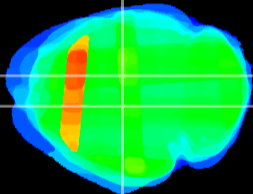

Coronal

Sagittal-R

Sagittal-L

ViBrism: CX34228
Horizontal

DG