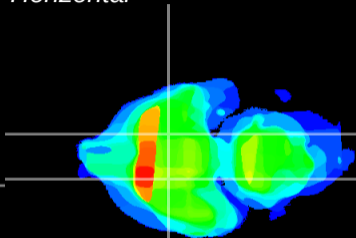

Coronal

Sagittal-R

Sagittal-L

ViBrisM: CX34240
Horizontal

S0