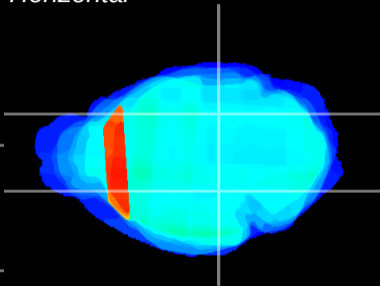

Coronal

Sagittal-R

Sagittal-L

ViBrism: CX34267
Horizontal

MG