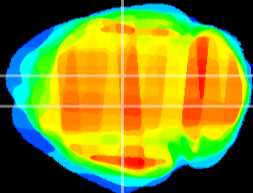

Coronal

Sagittal-R

Sagittal-L

ViBrism: CX34274  
Horizontal

DG