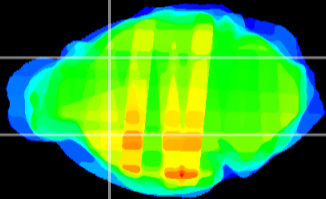

Coronal

Sagittal-R

Sagittal-L

ViBriSm: CX34330
Horizontal

CPU lateral