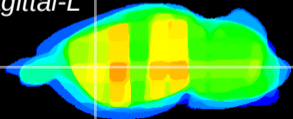

Coronal

Sagittal-R

Sagittal-L

ViBriSm: CX34330
Horizontal

CPU lateral