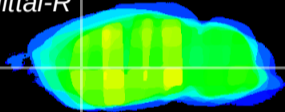

Coronal

Sagittal-R

Sagittal-L

ViBriSm: CX34330
Horizontal

CPU lateral