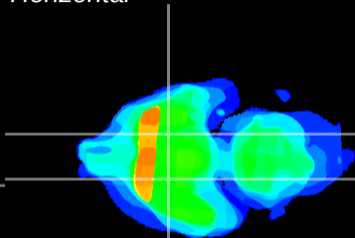

Coronal

Sagittal-R

Sagittal-L

ViBrism: CX34354
Horizontal

S0