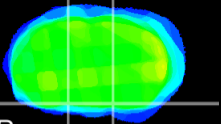

Coronal

Sagittal-R

Sagittal-L

ViBrism: CX34354
Horizontal

S0