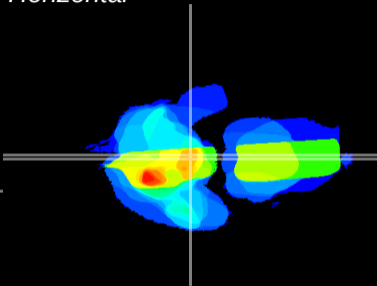

Coronal

Sagittal-R

Sagittal-L

ViBrism: CX34363
Horizontal

ME