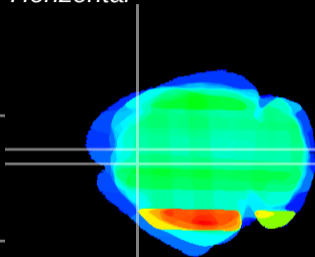

Coronal

Sagittal-R

Sagittal-L

ViBrism: CX34364
Horizontal

Cx motor