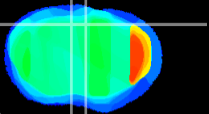

Coronal

Sagittal-R

Sagittal-L

ViBrism: CX34364
Horizontal

Cx motor