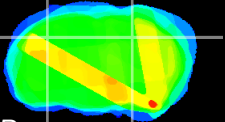

Coronal

Sagittal-R

Sagittal-L

ViBrism: CX34374
Horizontal

CA2/CA3