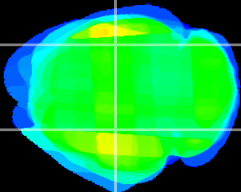

Coronal

Sagittal-R

Sagittal-L

ViBrism: CX34374
Horizontal

CA2/CA3