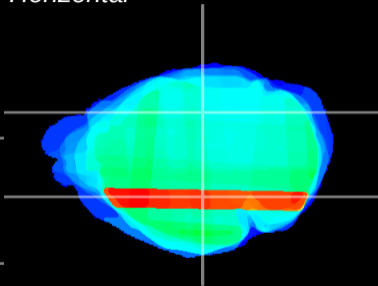

Coronal

Sagittal-R

Sagittal-L

ViBriSM: CX34384
Horizontal

LG