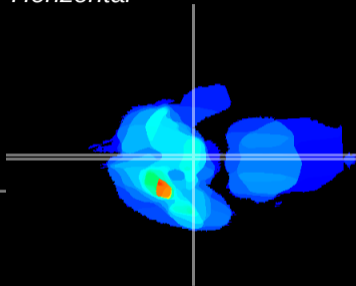

Coronal

Sagittal-R

Sagittal-L

ViBrism: CX34393
Horizontal

ME