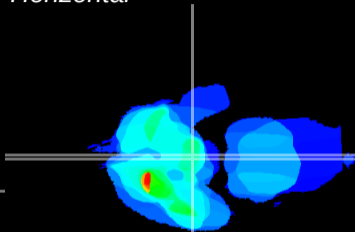

Coronal

Sagittal-R

Sagittal-L

ViBrism: CX34417
Horizontal

ME