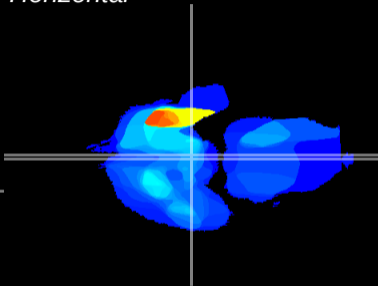

Coronal

Sagittal-R

Sagittal-L

ViBrism: CX34418
Horizontal

ME