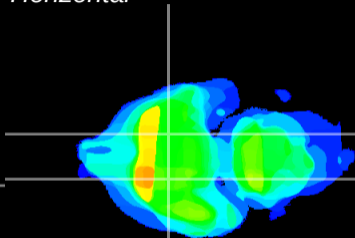

Coronal

Sagittal-R

Sagittal-L

ViBrism: CX34429
Horizontal

S0