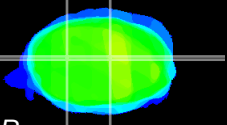

Coronal

Sagittal-R

Sagittal-L

ViBris: CX34432
Horizontal

Cb nucleus