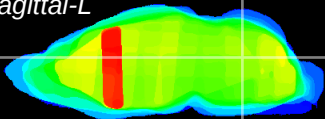

Coronal

Sagittal-R

Sagittal-L

ViBris: CX34432
Horizontal

Cb nucleus