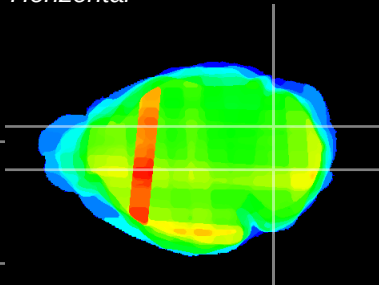

Coronal

Sagittal-R

Sagittal-L

ViBris: CX34432
Horizontal

Cb nucleus