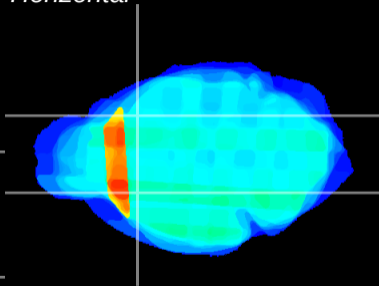

Coronal

Sagittal-R

Sagittal-L

ViBrism: CX34441
Horizontal

CPU lateral