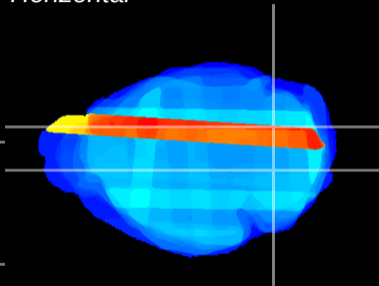

Coronal

Sagittal-R

Sagittal-L

ViBrism: CX34495
Horizontal

Cb nucleus