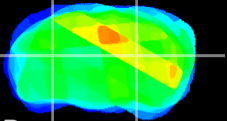

Coronal

Sagittal-R

Sagittal-L

ViBrism: CX34509
Horizontal

LG