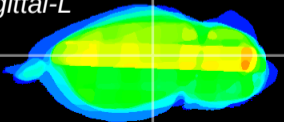

Coronal

Sagittal-R

Sagittal-L

ViBrism: CX34509
Horizontal

LG