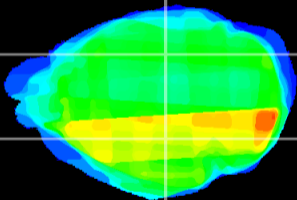

Coronal

Sagittal-R

Sagittal-L

ViBrism: CX34509
Horizontal

LG