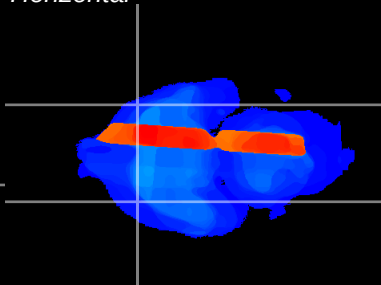

Coronal

Sagittal-R

Sagittal-L

ViBrism: CX34533
Horizontal

Pir