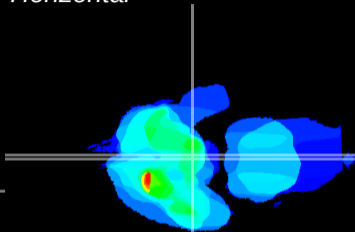

Coronal

Sagittal-R

Sagittal-L

ViBrism: CX34548
Horizontal

ME