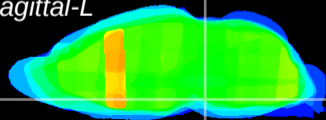

Coronal

Sagittal-R

Sagittal-L

ViBrism: CX34567
Horizontal

Pn