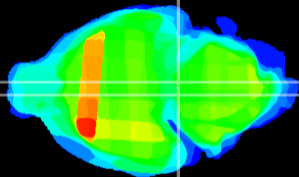

Coronal

Sagittal-R

Sagittal-L

ViBrism: CX34567
Horizontal

Pn