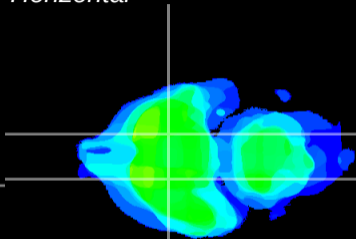

Coronal

Sagittal-R

Sagittal-L

ViBrism: CX34572
Horizontal

S0