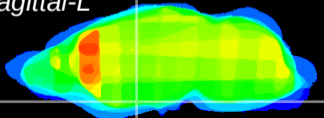

Coronal

Sagittal-R

Sagittal-L

ViBrism: CX34572
Horizontal

S0