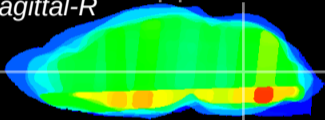

Coronal

Sagittal-R

Sagittal-L

ViBrism: CX34587
Horizontal

MVe