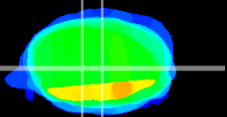

Coronal

Sagittal-R

Sagittal-L

ViBrism: CX34587
Horizontal

MVe