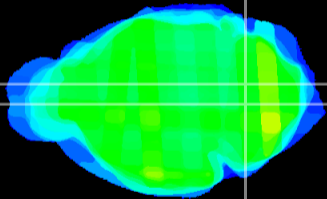

Coronal

Sagittal-R

Sagittal-L

ViBrism: CX34587
Horizontal

MVe