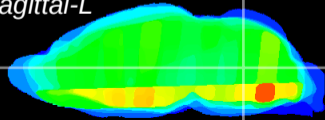

Coronal

Sagittal-R

Sagittal-L

ViBrism: CX34587
Horizontal

MVe