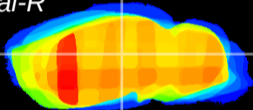

Coronal

Sagittal-R

Sagittal-L

ViBrisM: CX34614
Horizontal

LG