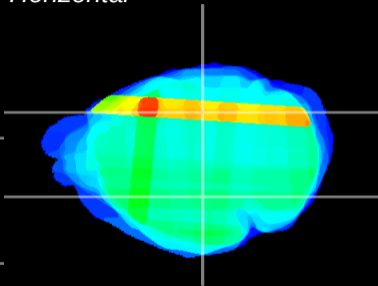

Coronal

Sagittal-R

Sagittal-L

ViBrisM: CX34614
Horizontal

LG