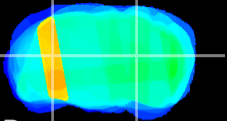

Coronal

Sagittal-R

Sagittal-L

ViBrisM: CX34614
Horizontal

LG